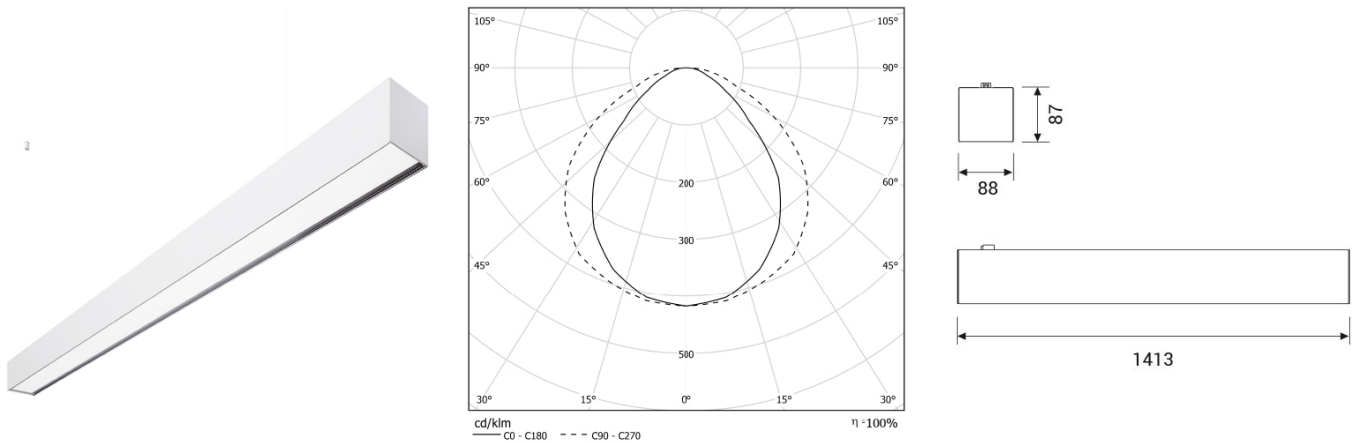

GROOVE Low Power

Low Power LED modules. CRI>90

CODE		FLUX	SIZE	CERTIFICATIONS
43DR30DPLK4	30W 4000K	3150lm	1413mm	  

Optics

Direct emission with DPL technology diffuser, UGR<19.

Specifications

Built-in Driver;
CRI>90;
Mac Adams 3;
Life Time: L80/B10 >50.000h;
5 years complete warranty;
Eye safety: RG0/RG1 in accordance with EN62471:2009